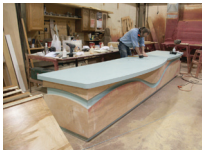

Morris Black

984 Marcon Blvd, LVIP III, Allentown, PA
Phone 610-264-2700 morrisblack.com

casework and architectural millwork